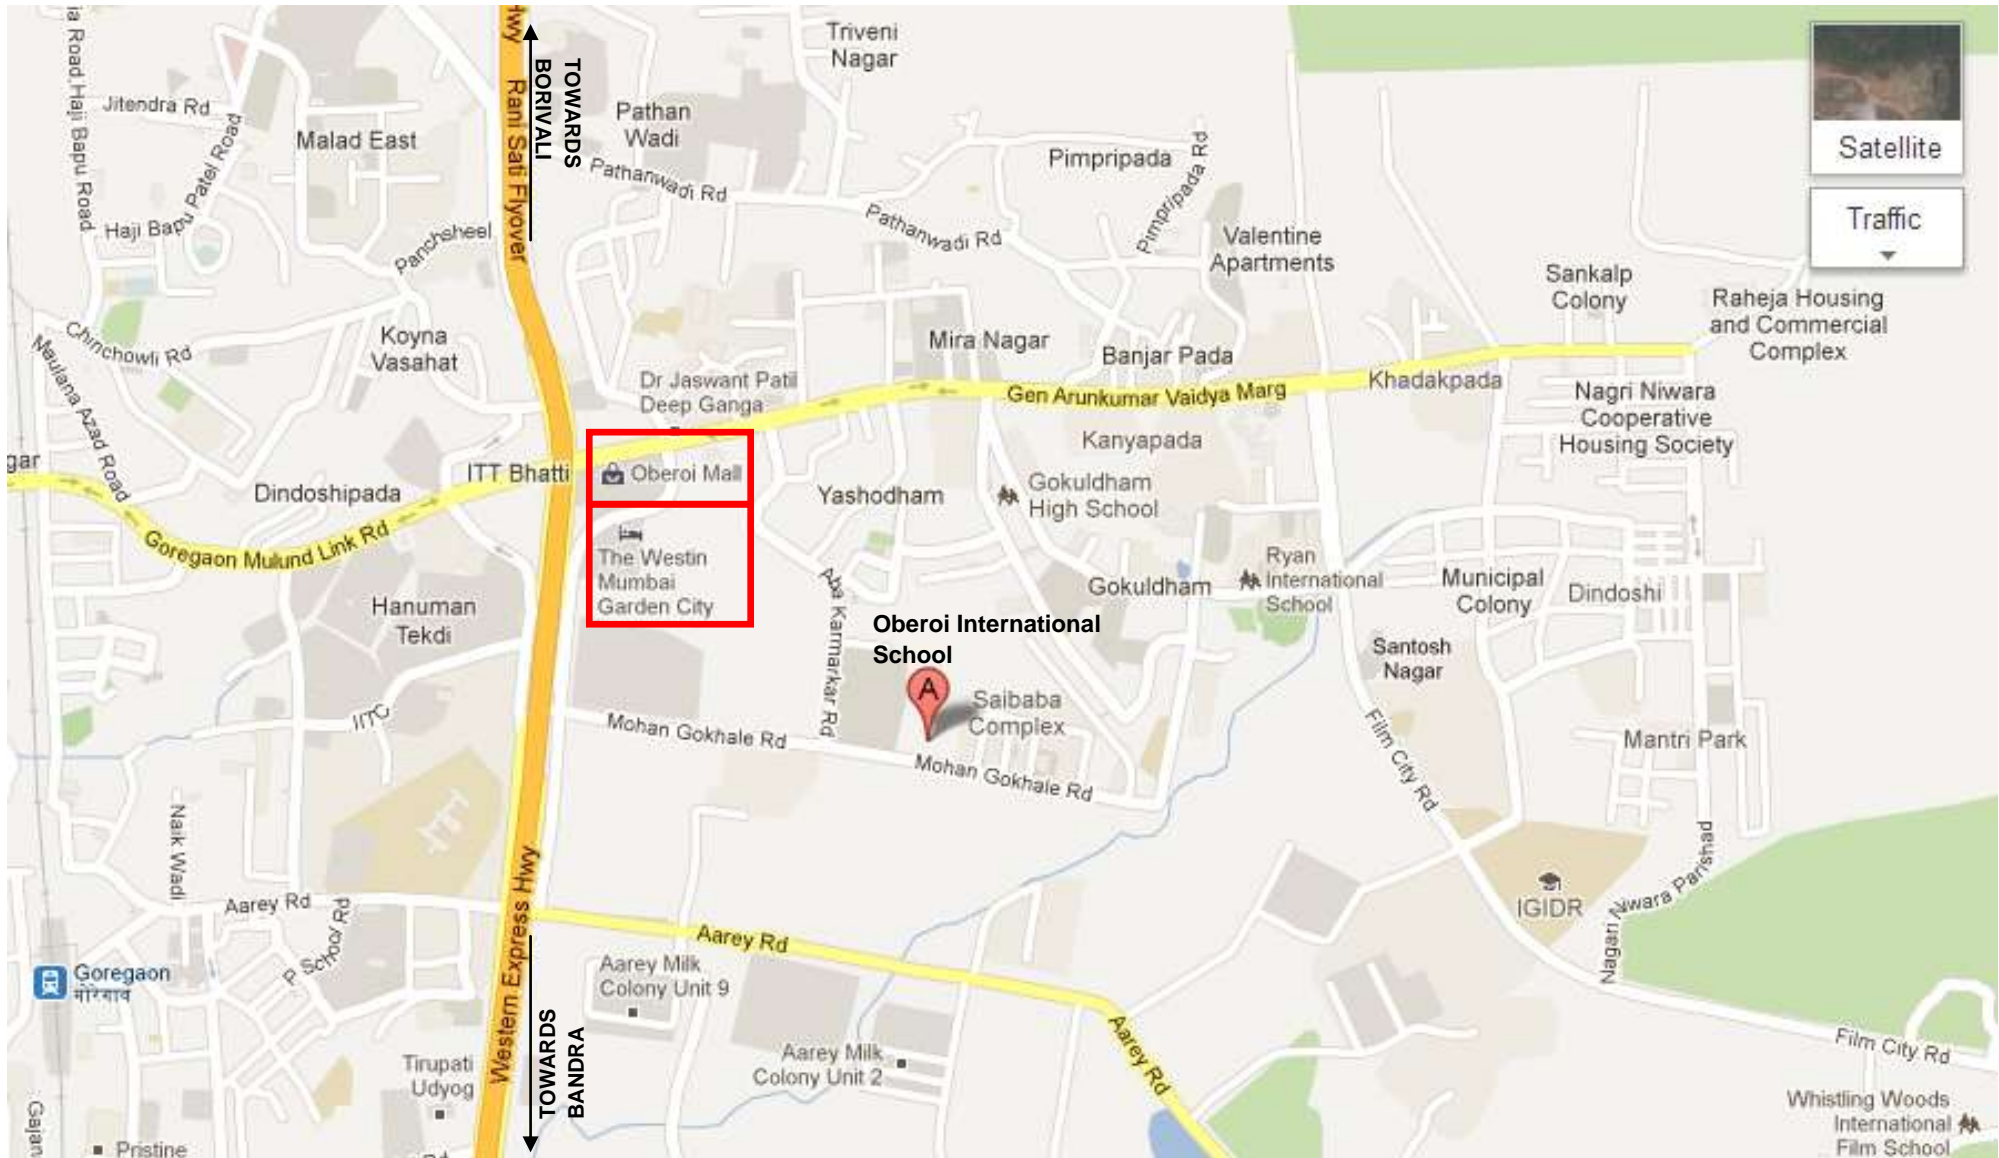

## DIRECTIONS TO OBEROI INTERNATIONAL SCHOOL

**OBEROI INTERNATIONAL SCHOOL, OBEROI GARDEN CITY, OFF WESTERN EXPRESS HIGHWAY, GOREGAON (EAST), MUMBAI - 400 063. T: 022 4236 3131 / 199**